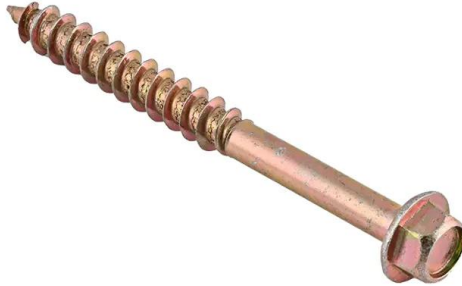

www.linhui-standard.com

Hex Head Wood Screw

You can rest assured to buy Hex Head Wood Screw from our factory and we will offer you the best after-sale service and timely delivery. As a professional manufacturer, you can rest assured to buy Hex Head Wood Screw from us.

Product Description

Linhui Standard Parts is a professional Hex Head Wood Screw manufacturer and supplier in China. This hex head wood screw is perfect for all your interior and exterior wood jobs.

It is compatible with wood to wood and metal to wood applications. We warmly welcome you to visit our plant and build a long term cooperation.

Material: Carbon Steel/ Stainless Steel

Head type: Hex Head

Grade : 1022 Case Harden

Surface : Zinc Plated, Dacromet, Ruspert, Hop Galvanized, Black nickel plated, Zinc-nickel plated

Package : Bulk, Small box, Plastic box, according to clients request

Thread : Saw thread, Type 17 slotted

DIA : 3.5mm - 10mm

LENGTH : 25 mm - 300mm

Lead Time: 30-45days

Haiyan linhui Standard Parts CO., Ltd.

Phone: +86-13524484677

E-mail: sales02@linhui-standard.com

www.linhui-standard.com