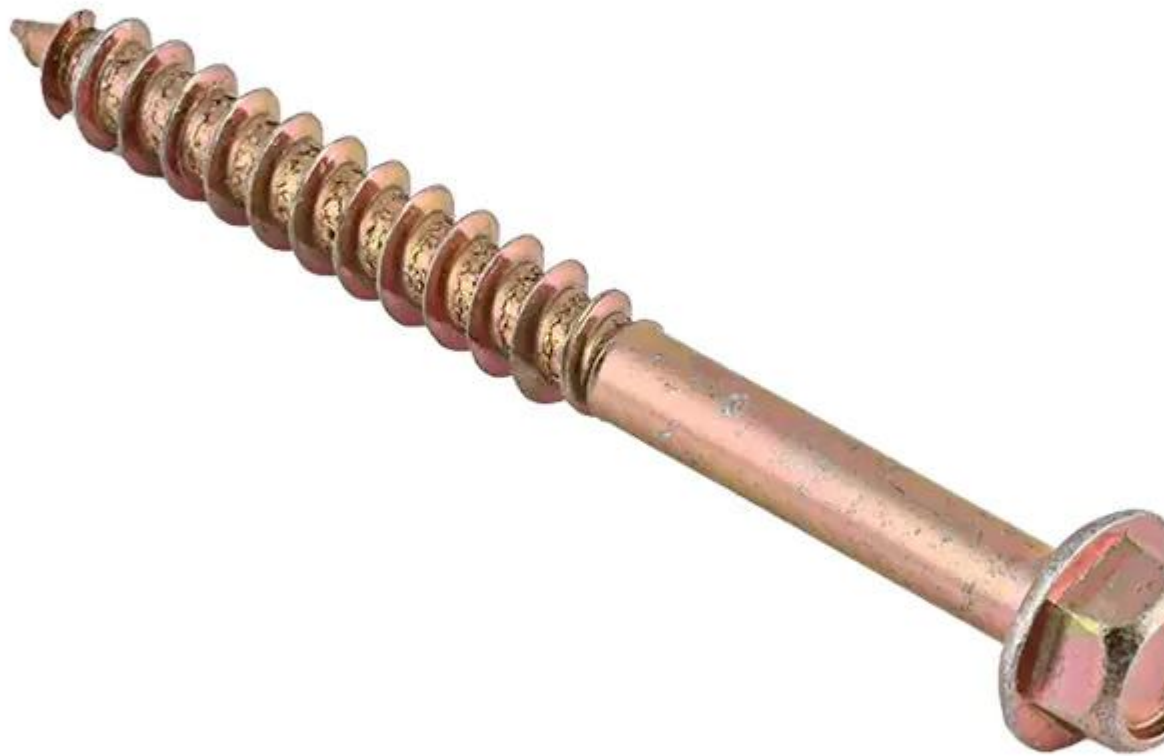

Product Description

Linhui Standard Parts is a professional Hex Head Wood Screw manufacturer and supplier in China. This hex head wood screw is perfect for all your interior and exterior wood jobs.

It is compatible with wood to wood and metal to wood applications. We warmly welcome you to visit our plant and build a long term cooperation.

Material: Carbon Steel/ Stainless Steel

Head type: Hex Head

Grade : 1022 Case Harden

Surface : Zinc Plated, Dacromet, Ruspert, Hop Galvanized, Black nickel plated, Zinc-nickel plated

Package : Bulk, Small box, Plastic box, according to clients request

Thread : Saw thread, Type 17 slotted

DIA : 3.5mm - 10mm

LENGTH : 25 mm - 300mm

Lead Time: 30-45days

Haiyan linhui Standard Parts CO., Ltd.

Phone: +86-13524484677

E-mail: sales02@linhui-standard.com

www.linhui-standard.com